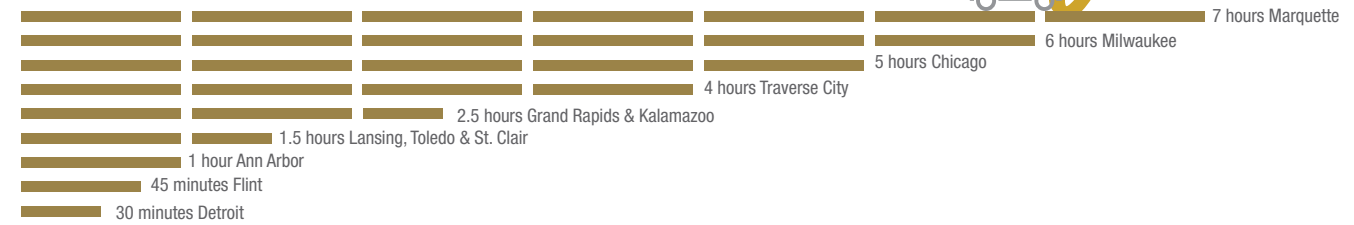

Go shopping and dining in downtown Rochester.

REGISTER FOR ON-CAMPUS AND VIRTUAL EVENTS oakland.edu/visit

TOUR OU VIRTUALLY youvisit.com/oakland

SEE WHEN OU WILL HOST HIGH SCHOOL AND COMMUNITY COLLEGE VISITS AND INFO FAIRS IN YOUR AREA

oakland.edu/adviserscheduler