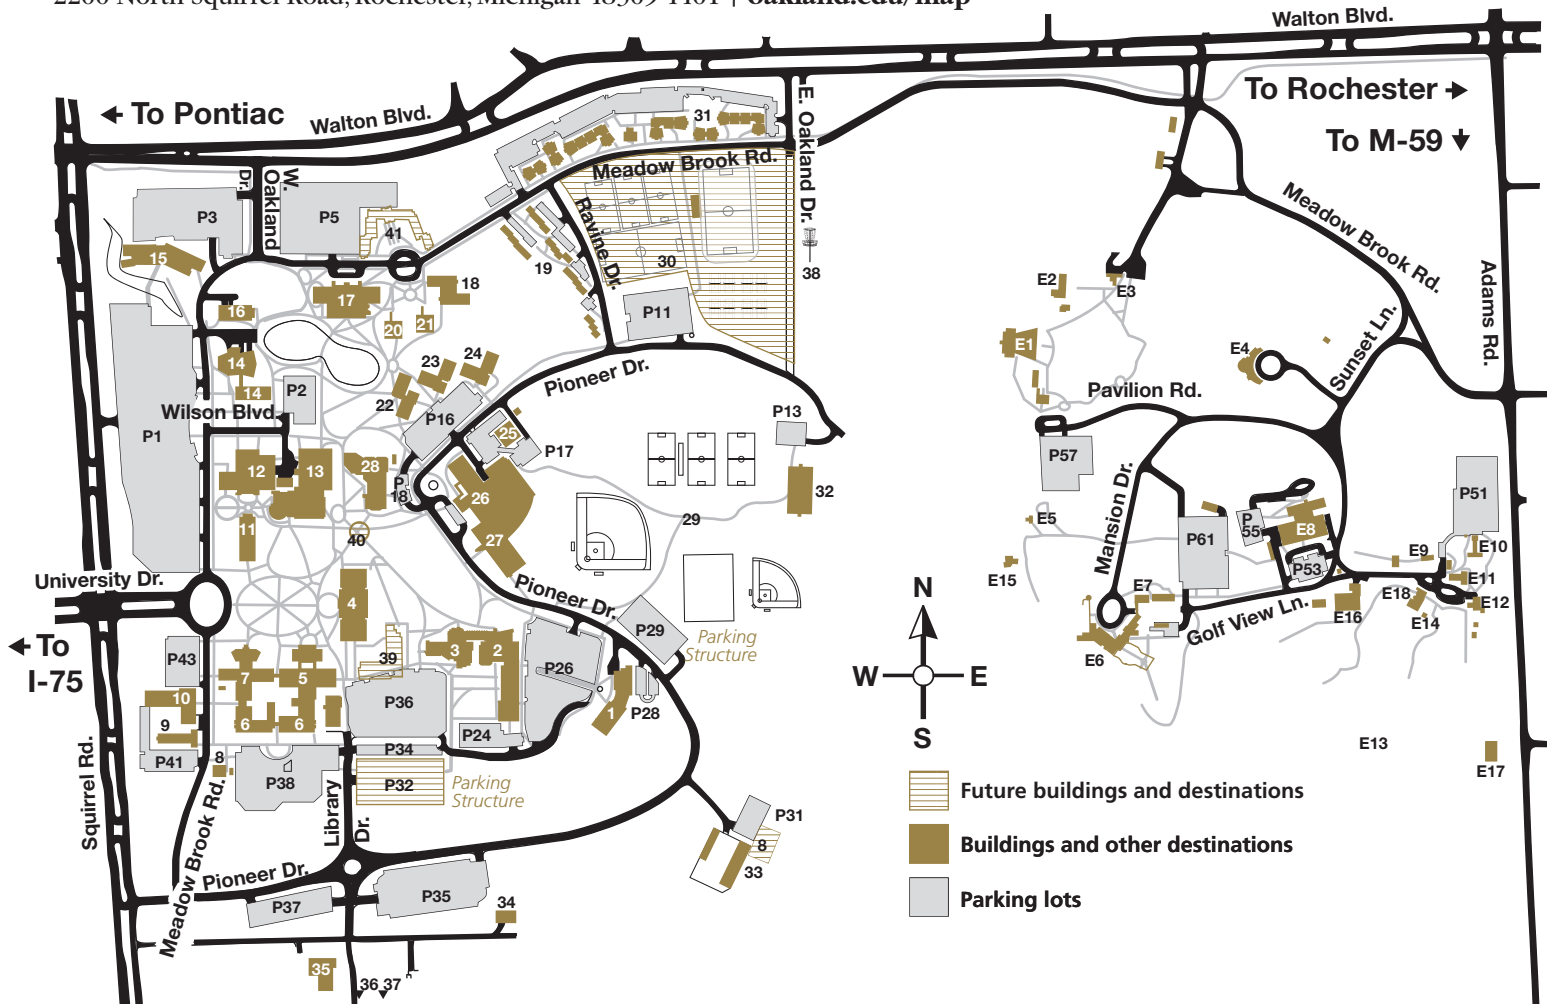

Oakland University | Campus

2200 North Squirrel Road, Rochester, Michigan 48309-4401 | oakland.edu/map

Main Campus

Anibal House (ANI)	23
Ann V. Nicholson Student Apts (AVN)	31
Athletics Center (ATH)	26
• Aquatics Center	
• O'rena	
Belgian Barn	9
Buildings and Grounds	33
Central Heating Plant	
Dodge Hall of Engineering (DHE)	5
Electrical Substation	35
<i>Elliott Carillon Tower</i>	40
Elliott Hall (EH)	3
<i>Engineering Center</i>	39
Facilities Management (FM) <i>(Future Site)</i>	8
Fitzgerald House (FTZ)	22
George T. Matthews Apartments	19
Graham Health Center (GHC)	16
Grizzly Oaks Disc Golf Course	38
Hamlin Hall (HAM)	18
Hannah Hall of Science (HHS)	7
Hill House (HIL)	20
Human Health Building (HHB)	15
Kettering Magnetics Lab (KML) <i>off map</i>	36
Kresge Library (KL)	4
Lower Fields	29

North Foundation Hall (NFH)	12
• Admissions	
• Student Services	
Oakland Center (OC)	13
Observatory <i>off map</i>	37
O'Dowd Hall (ODH)	28
• Registrar	
Pawley Hall (PH)	1
• Lowry Center for Early Childhood Education	
Police and Support Services Building (PSS)	10
Pryale House (PRY)	24
Recreation Center (REC)	27
Science and Engineering Building (SEB)	6
South Foundation Hall (SFH)	11
Sports Bubble	32
Storage Facility (GUS)	34
<i>Student Housing Development</i>	41
Van Wagoner House (VWH)	21
Vandenberg Hall (VBH)	17
Varner Hall (VAR)	2
• Varner Recital Hall	
• Varner Studio Theatre	
Wilson Hall (WH)	14
• Meadow Brook Theatre	
• Oakland University Art Gallery	
Upper Fields – <i>playing fields enhancements</i>	30