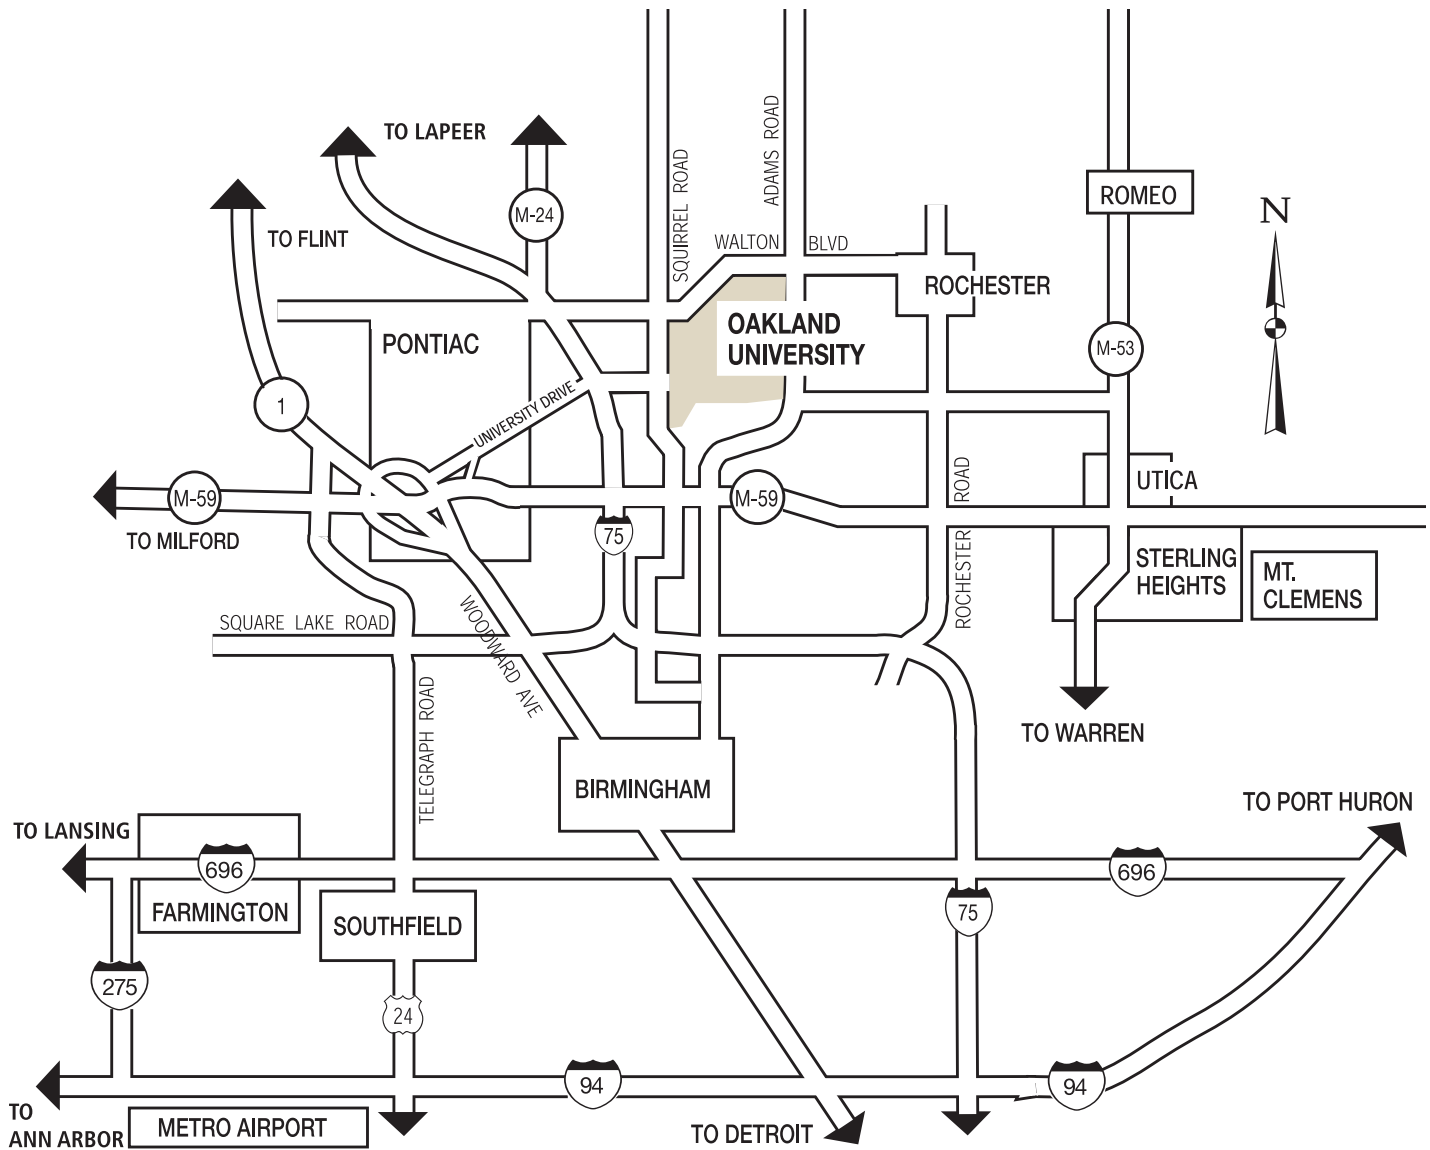

Grounded in teaching, service and research, Oakland University offers more than 270 degree and certificate programs to aspiring minds at its large campus in southeast Michigan.

OU's distinctive educational approach connects more than 20,000 students and more than 100,000 alumni to the unique and diverse opportunities within the region and beyond. OU students are given what they need to build a solid academic foundation to be prepared for unlimited possibilities.

The university is organized into the College of Arts and Sciences; the schools of Business Administration, Education and Human Services, Engineering and Computer Science, Health Sciences and Nursing; the Honors College; and the Oakland University William Beaumont School of Medicine.

OAKLAND UNIVERSITY WILLIAM BEAUMONT