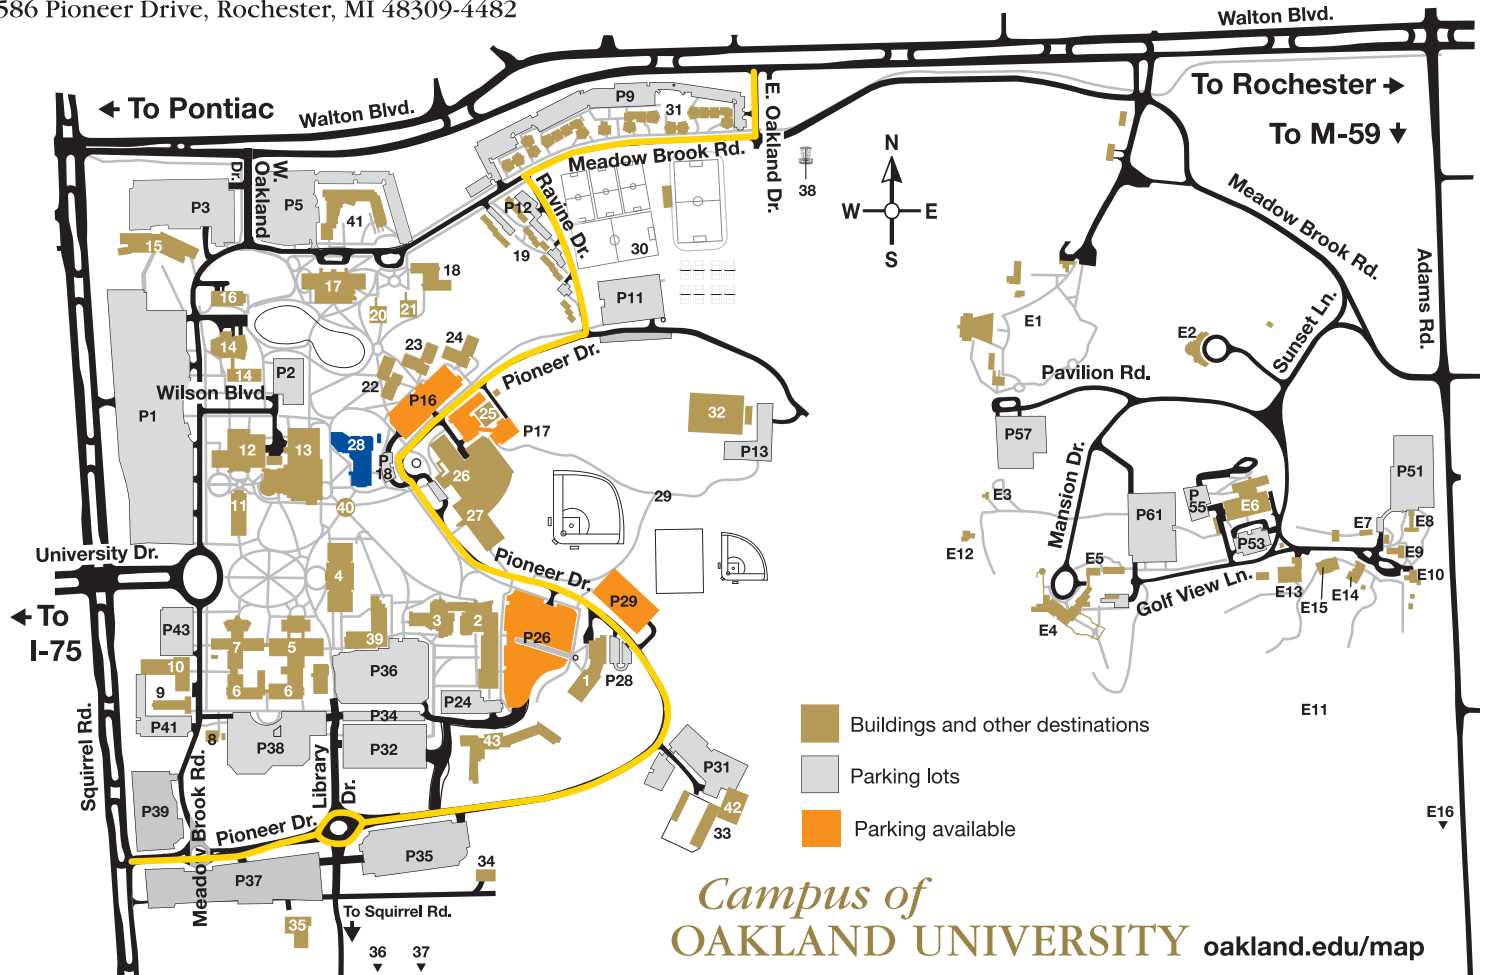

# OAKLAND UNIVERSITY WILLIAM BEAUMONT SCHOOL OF MEDICINE

586 Pioneer Drive, Rochester, MI 48309-4482

Campus of OAKLAND UNIVERSITY [oakland.edu/map](http://oakland.edu/map)

## Main Campus

Anibal House (ANI)	23
Ann V. Nicholson Student Apts (AVN)	31
Athletic Dome (AD)	32
Athletics Center (ATH)	26
• Aquatics Center	
• O'rena	
Belgian Barn	9
Buildings and Grounds	33
Central Heating Plant (CHP)	25
College of Arts & Sciences Annex (CAS)	8
Dodge Hall (DH)	5
Electrical Substation	35
Elliott Hall (EH)	3
• School of Business Administration (SBA)	
Elliott Tower (ET)	40
Engineering Center (EC)	39
• School of Engineering and Computer Science (SECS)	
Facilities Management (FM)	42
Fitzgerald House (FTZ)	22
George T. Matthews Apartments	19
Graham Health Center (GHC)	16
Grizzly Oaks Disc Golf Course	38
Hamlin Hall (HAM)	18
Hannah Hall (HH)	7
Hillcrest Hall (HCH)	43
Hill House (HIL)	20
Human Health Building (HHB)	15
• School of Health Sciences (SHS)	
• School of Nursing (SON)	

Gantry Antenna Range <i>off map</i>	36
Kresge Library (KL)	4
Lower Fields	29
Mathematics and Science Center (MSC)	6
North Foundation Hall (NFH)	12
• Admissions	
• Student Services	
• Welcome Center	
Oak View Hall (OVH)	41
• Honors College	
Oakland Center (OC)	13
Observatory <i>off map</i>	37
<b>O'Dowd Hall (ODH)</b>	<b>28</b>
• Oakland University William Beaumont School of Medicine (OUWB)	
• Registrar	
Parking Structures	P29 & P32
Palway Hall (PH)	1
• School of Education and Human Services (SEHS)	
• Lowry Center for Early Childhood Education	
Police and Support Services Building (PSS)	10
• Makers' Studio	
Pryale House (PRY)	24
Recreation and Athletic Outdoor Complex (RAO)	30
Recreation Center (REC)	27
South Foundation Hall (SFH)	11
Storage Facility (GUS)	34
Van Wagoner House (VWH)	21
Vandenberg Hall (VBH)	17

Varner Hall (VAR)	2
• College of Arts and Sciences (CAS)	
• Varner Recital Hall	
• Varner Studio Theatre	
Wilson Hall (WH)	14
• Meadow Brook Theatre	
• Oakland University Art Gallery	